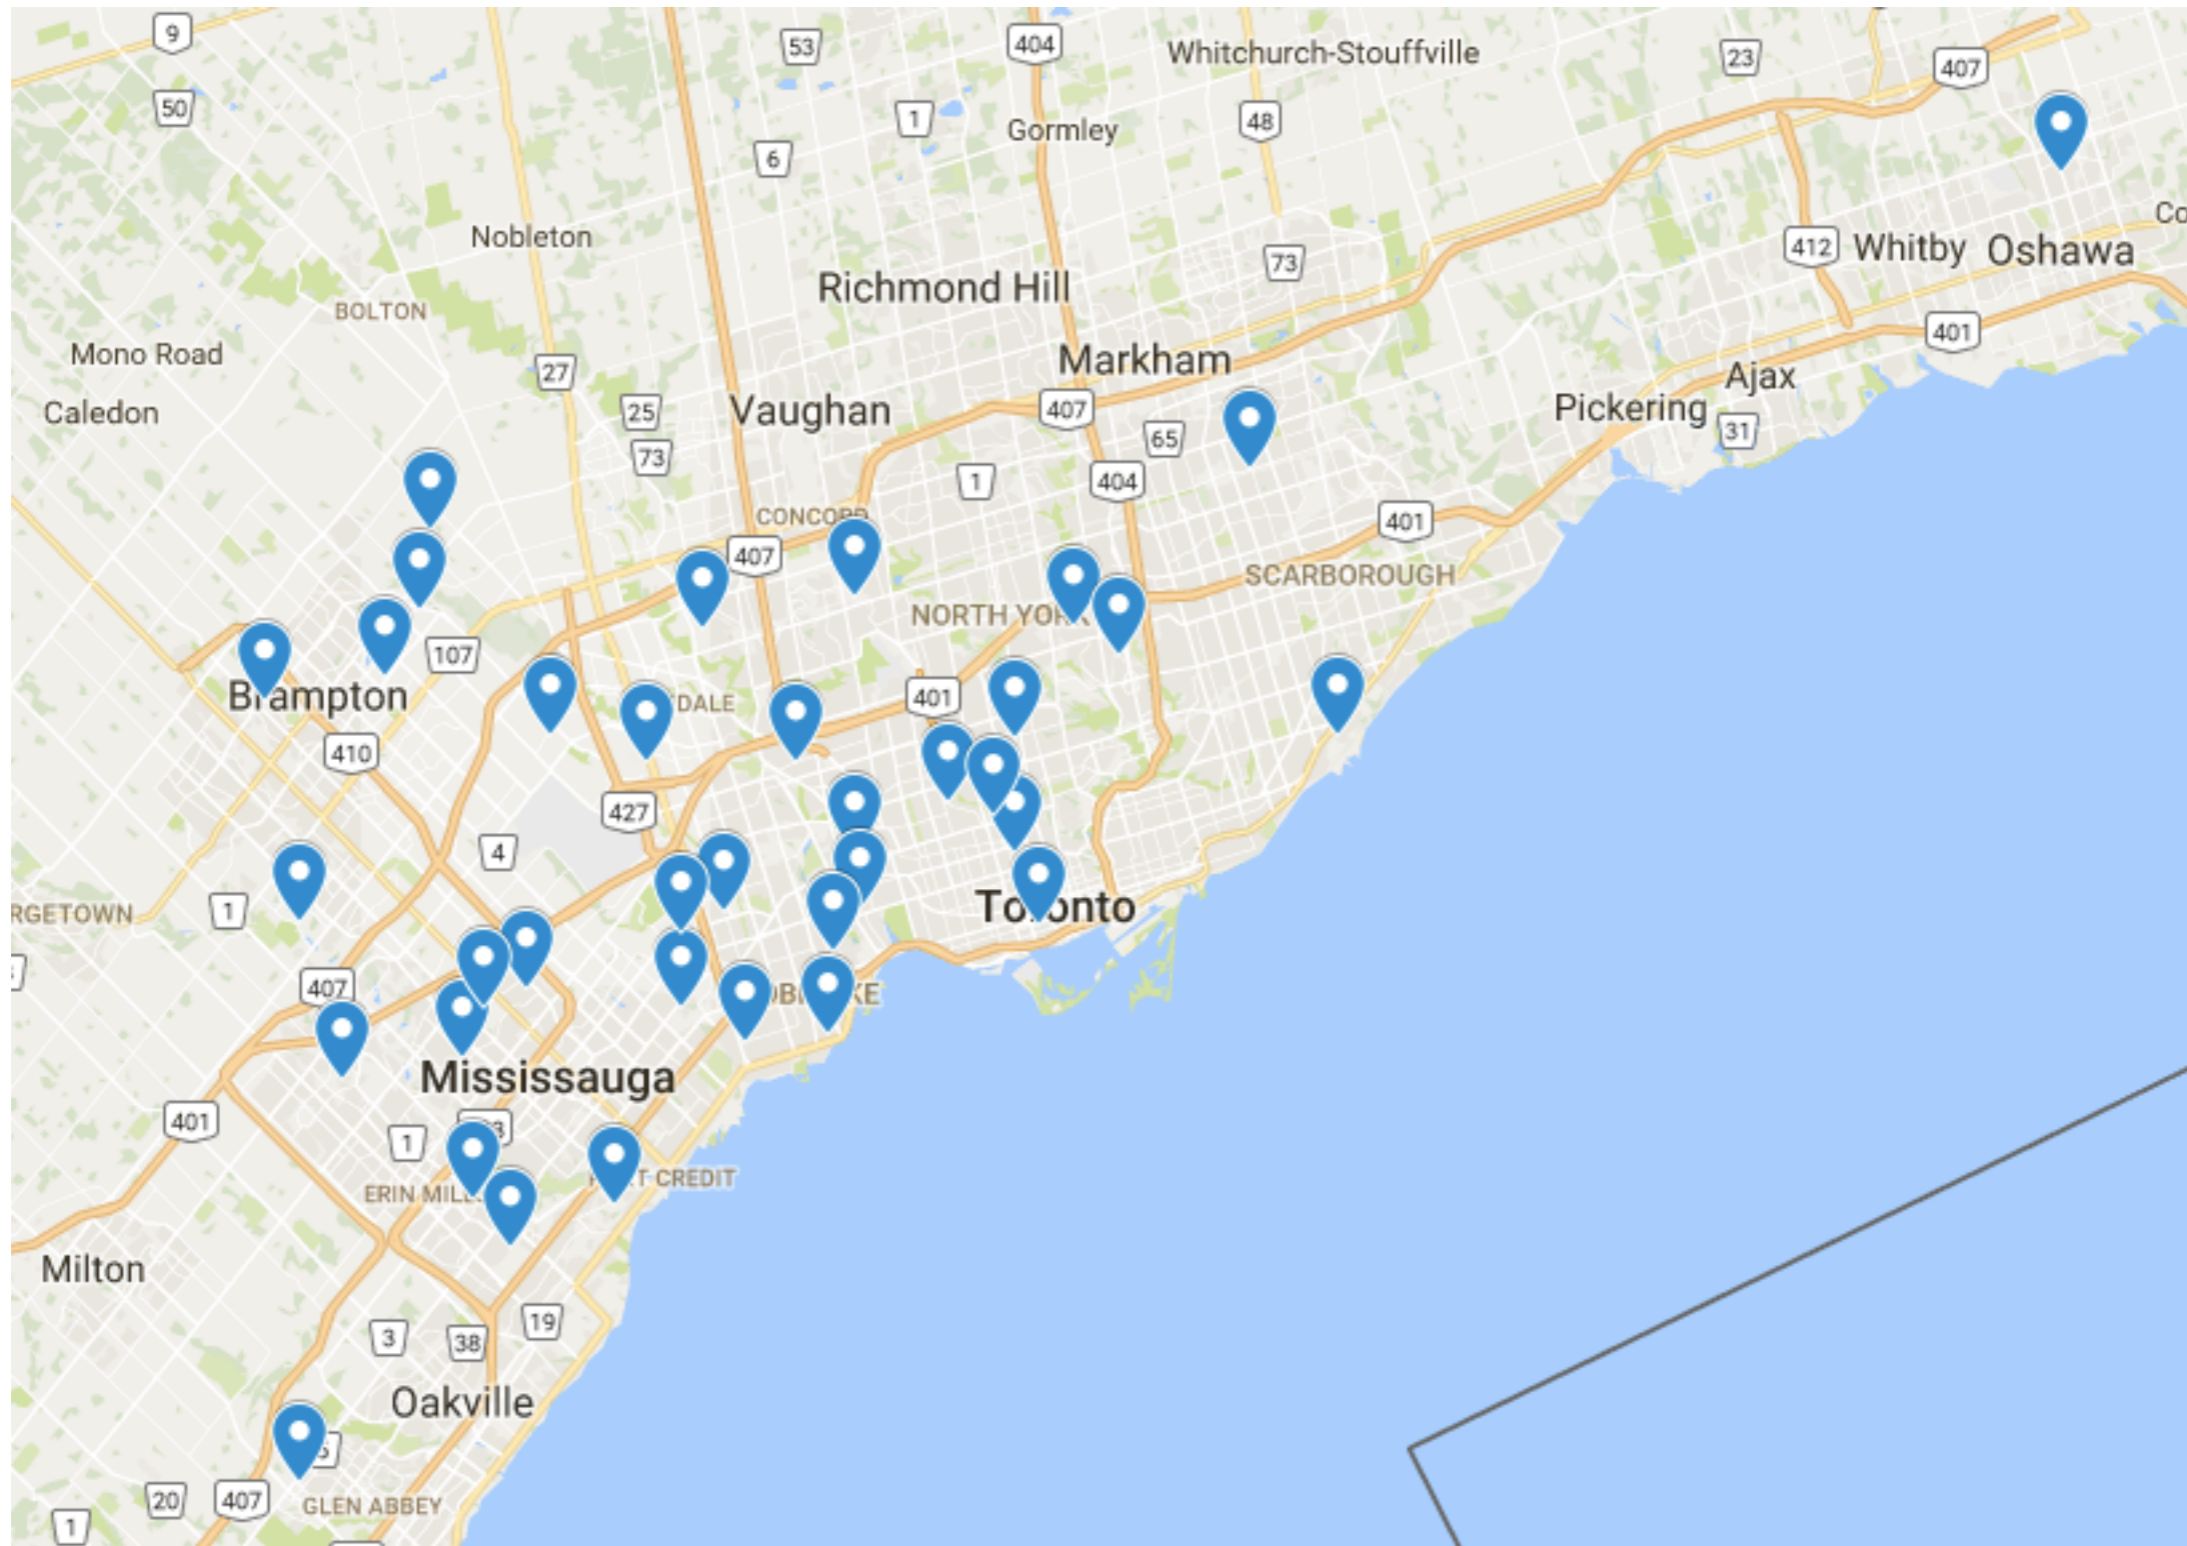

The Residents' Reference Panel

The 36 panelists were selected from the regions of Durham, Halton, Peel, Toronto, and York. This map shows approximately where each panelist is from, based on the first three digits of their postal code.

The Residents' Reference Panel

Gender

Age

Housing

How many times did you fly into or out of Pearson in 2016?

How long have you lived in your neighbourhood?