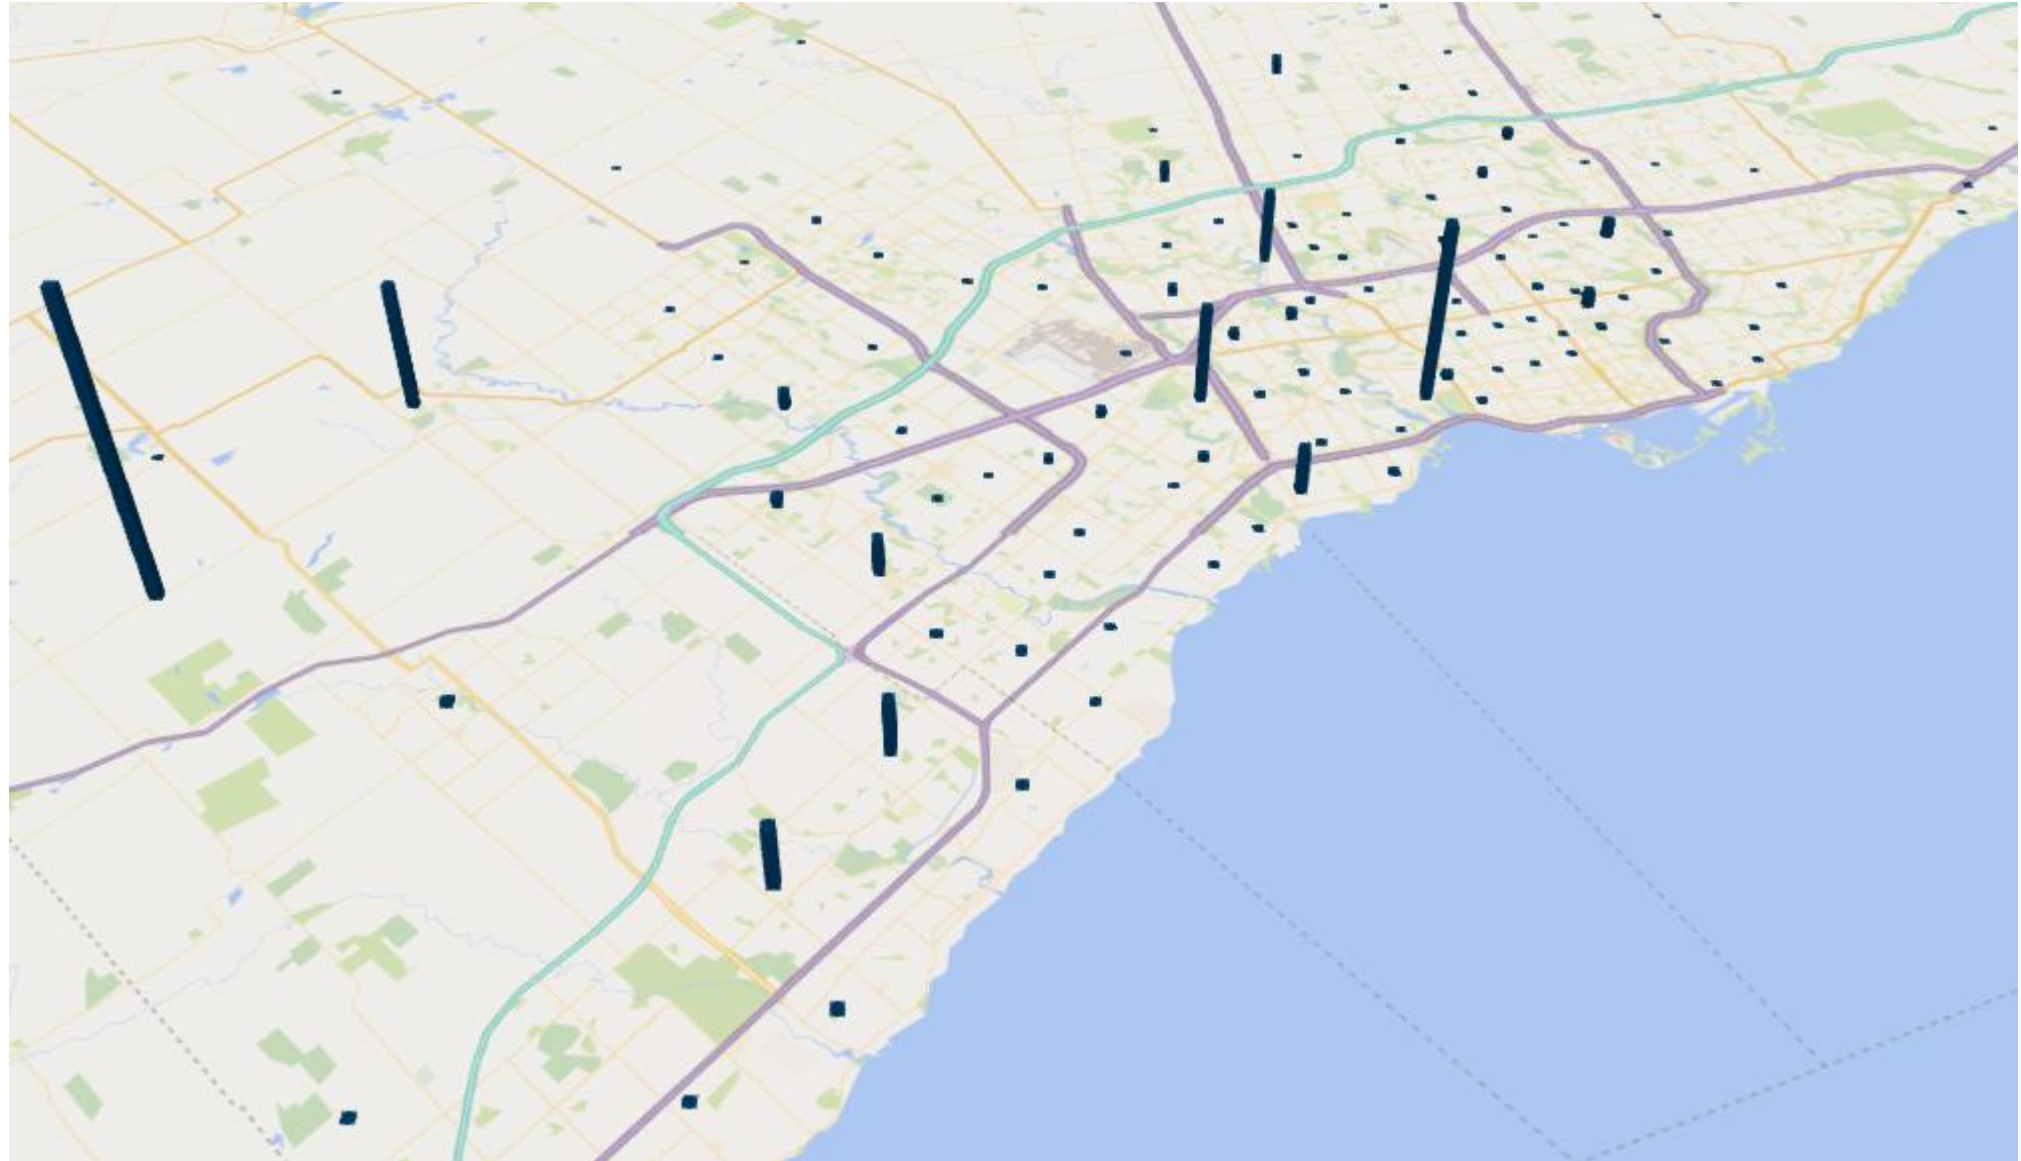

Complaints and Individuals by Federal Riding

2019 Year End

Riding	Complaints	Individuals
Aurora-Oak Ridges-Richmond Hill	5	4
Beaches-East York	18	2
Brampton Centre	147	18
Brampton East	156	4
Brampton North	16	10
Brampton South	106	15
Brampton West	1,661	12
Burlington	2	1
Davenport	50	2
Don Valley East	1,856	12
Don Valley North	12	3
Don Valley West	1,706	25
Dufferin-Caledon	11	5
Eglinton-Lawrence	421	14
Etobicoke Centre	10,634	205
Etobicoke North	1,860	73
Etobicoke-Lakeshore	4,604	116
Hamilton East Stoney Creek	1	1
Humber River-Black Creek	6,606	40
King-Vaughan	2,676	20
Markham-Stouffville	2	1
Markham-Thornhill	857	5
Milton	29,143	42
Mississauga Centre	54	7

Riding	Complaints	Individuals
Mississauga East-Cooksville	1,319	60
Mississauga-Erin Mills	2,522	27
Mississauga-Lakeshore	353	18
Mississauga-Malton	617	46
Mississauga-Streetsville	1,713	105
Oakville	977	37
Oakville North-Burlington	10,452	48
Parkdale-High Park	20,092	15
Pickering-Uxbridge	11	1
Richmond Hill	169	20
Scarborough Southwest	3	1
Scarborough-Agincourt	3	3
Scarborough-Rouge Park	51	2
Spadina-Fort York	2	1
Thornhill	244	30
Toronto-Danforth	12	4
Toronto-St. Paul's	149	16
University-Rosedale	99	2
Vaughan-Woodbridge	1,862	14
Wellington-Halton Hills	11,165	30
Willowdale	767	28
York Centre	131	12
York South-Weston	348	23
Total	115,665	1,181

Complaints by FSA

2019 Year End