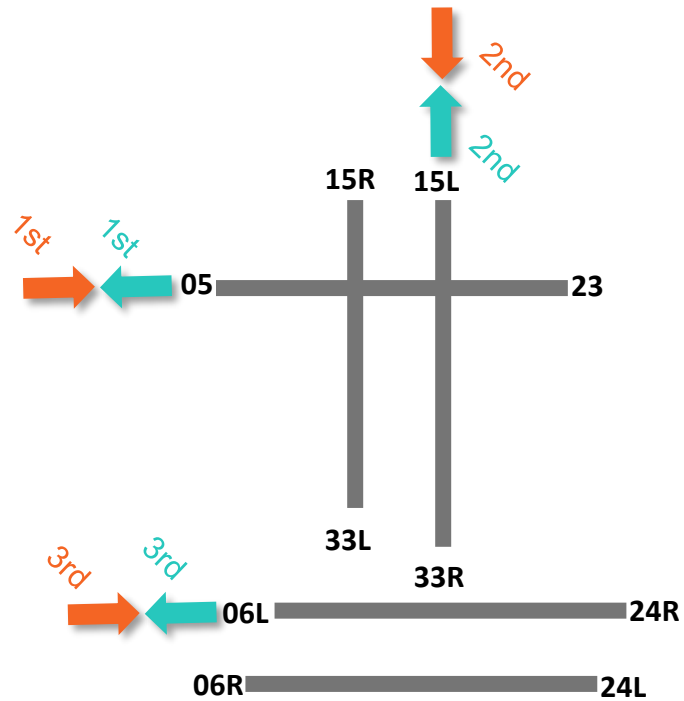

# Departures by Runway

2019 Year End

Total: 226,178

# Arrivals by Runway

2019 Year End: Preferential Hours (12:00 a.m. - 6:29 a.m.)

Total: 15,088

# Departures by Runway

2019 Year End: Preferential Hours (12:00 a.m. - 6:29 a.m.)

**Total: 6,639**