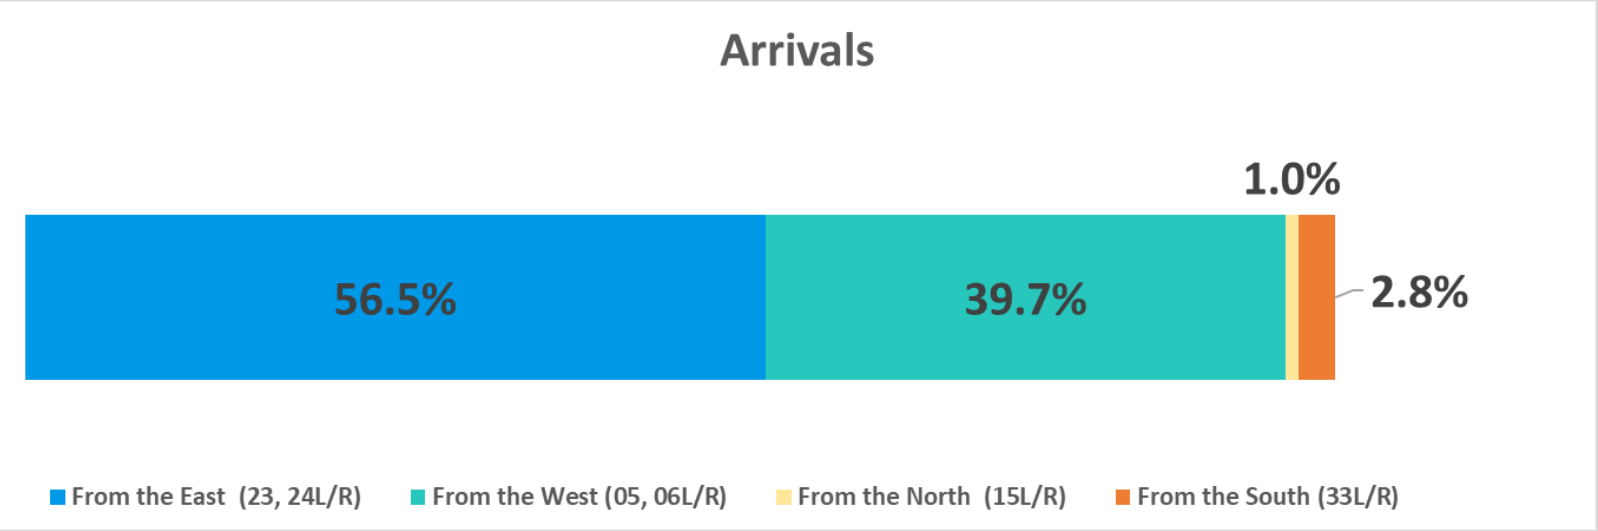

All Movements (Arrivals and Departures)

2019 Year End

Runway	Arrivals	Departures	Total
05	59,177	24,537	83,789
06L	23,014	64,034	87,235
06R	7,263	1,407	8,675
15L	1,362	934	2,334
15R	894	297	1,210
23	49,756	78,467	128,415
24L	12,945	908	13,856
24R	64,520	46,675	111,247
33L	6,208	163	6,417
33R	764	8,756	9,573
Grand Total	225,903	226,178	452,081

Operations by Direction

2019 Year End