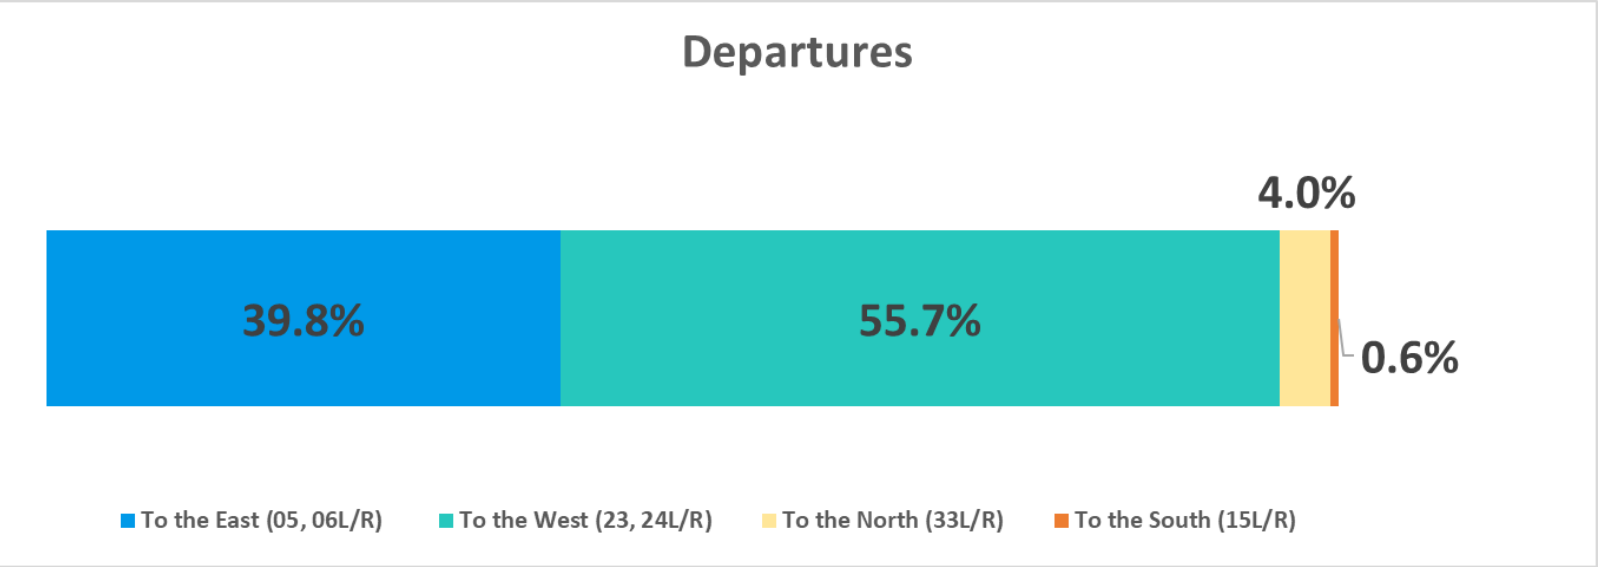

All Movements (Arrivals and Departures)

2019 Year End

Runway	Arrivals	Departures	Total
05	59,177	24,537	83,789
06L	23,014	64,034	87,235
06R	7,263	1,407	8,675
15L	1,362	934	2,334
15R	894	297	1,210
23	49,756	78,467	128,415
24L	12,945	908	13,856
24R	64,520	46,675	111,247
33L	6,208	163	6,417
33R	764	8,756	9,573
Grand Total	225,903	226,178	452,081

Operations by Direction

2019 Year End