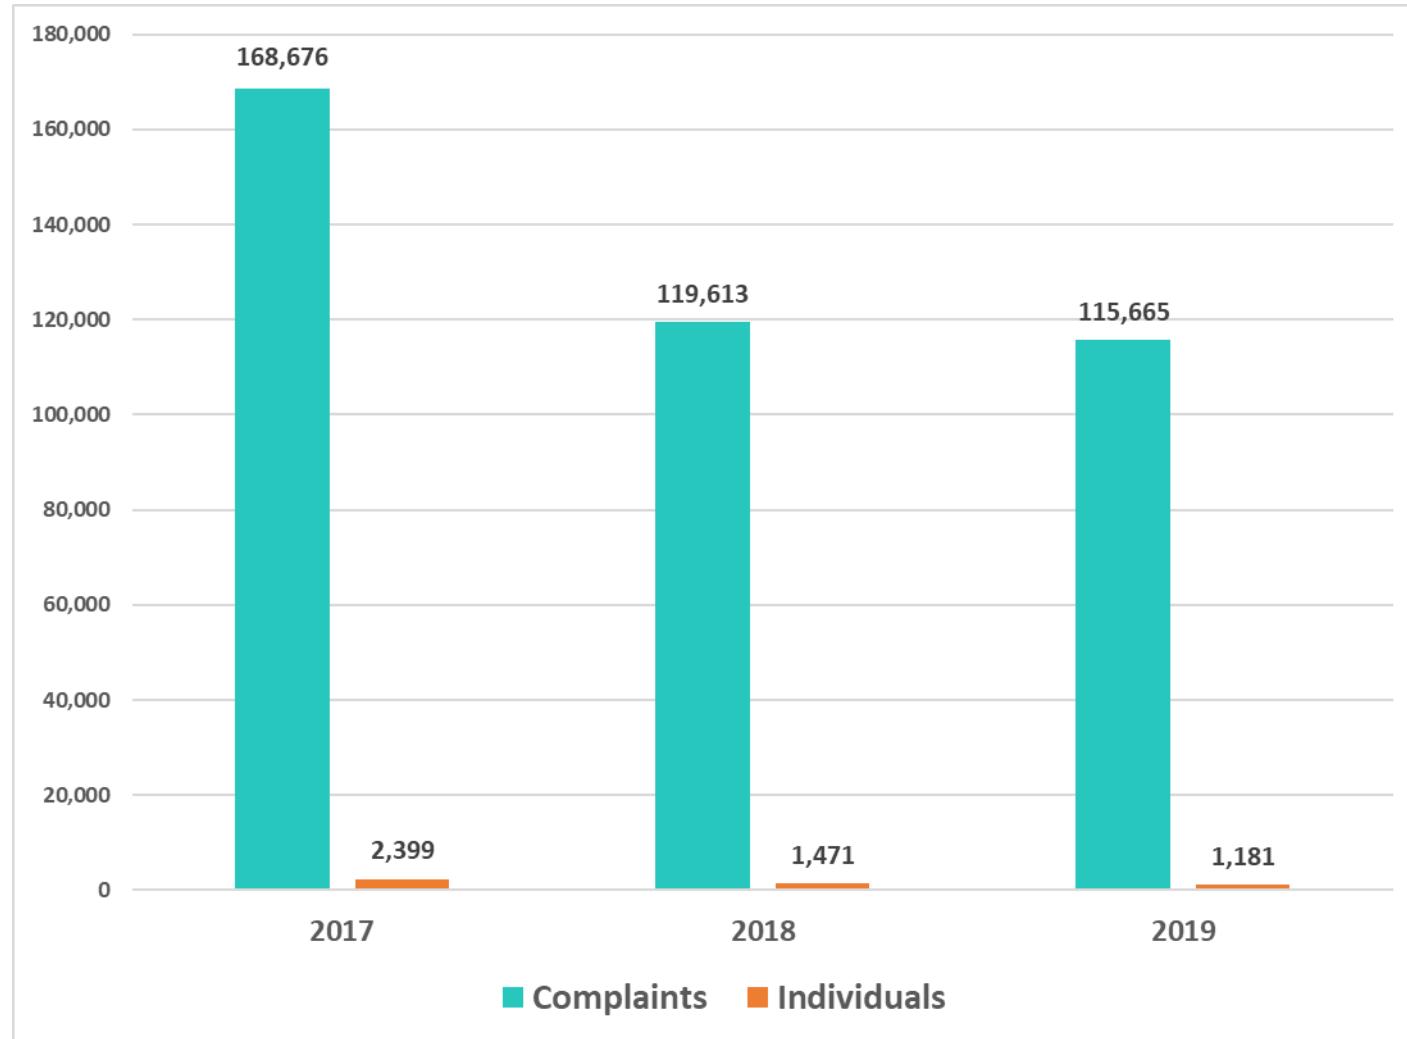

Year-End Complaints and Individuals Year over Year

2017-2019

Residents can register a noise complaint by using our online tool, [WebTrak](#), by filling out our [noise complaint form](#), or by calling the Noise Management Office at 416-247-7682. Also, the [Noise Complaint Process](#) outlines what residents can expect from the Noise Management Office when they register a noise complaint.