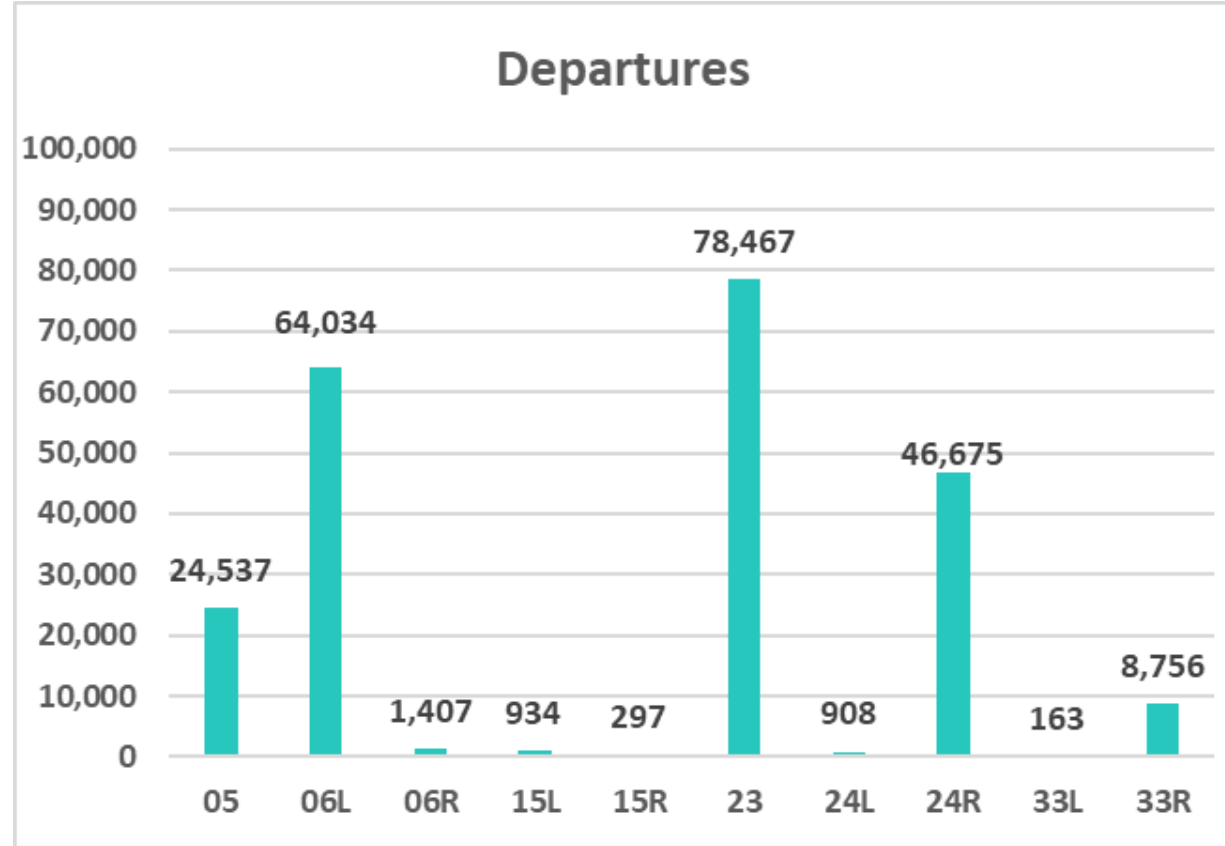

# Arrivals by Runway

2019 Year End

Total: 225,903

# Departures by Runway

2019 Year End

Total: 226,178

# Arrivals by Runway

2019 Year End: Preferential Hours (12:00 a.m. - 6:29 a.m.)

Total: 15,088

# Departures by Runway

2019 Year End: Preferential Hours (12:00 a.m. - 6:29 a.m.)

**Total: 6,639**