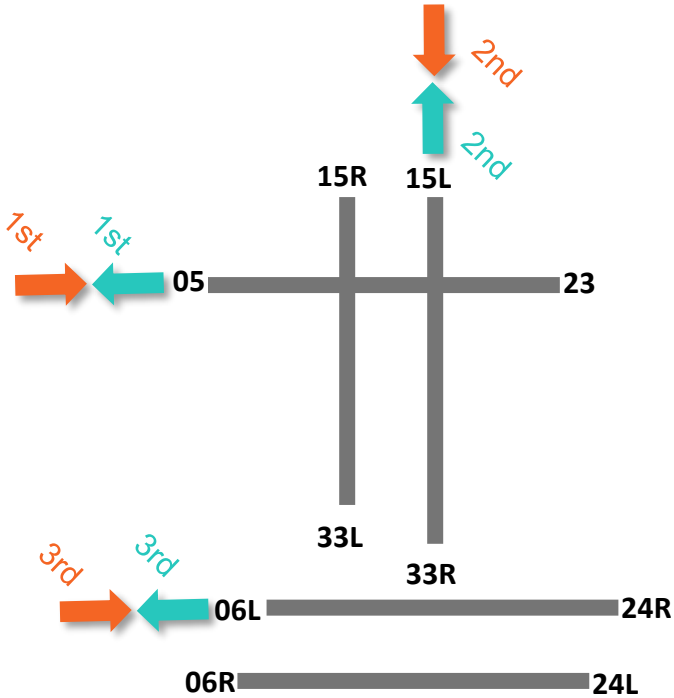

# Arrivals by Runway

2019 Year End

Total: 225,903

# Departures by Runway

2019 Year End

Total: 226,178

# Arrivals by Runway

2019 Year End: Preferential Hours (12:00 a.m. - 6:29 a.m.)

Total: 15,088

# Departures by Runway

2019 Year End: Preferential Hours (12:00 a.m. - 6:29 a.m.)

**Total: 6,639**