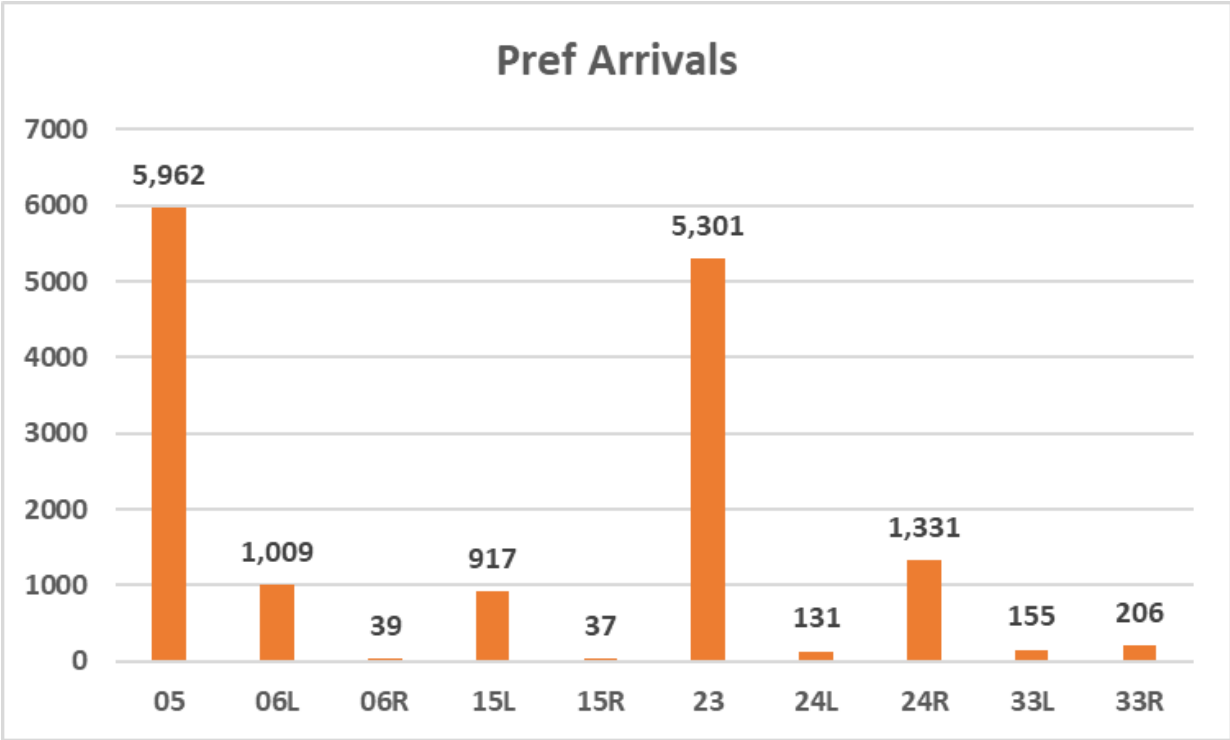

# Arrivals by Runway

2019 Year End

Total: 225,903

# Departures by Runway

2019 Year End

Total: 226,178

# Arrivals by Runway

2019 Year End: Preferential Hours (12:00 a.m. - 6:29 a.m.)

Total: 15,088

# Departures by Runway

2019 Year End: Preferential Hours (12:00 a.m. - 6:29 a.m.)

**Total: 6,639**