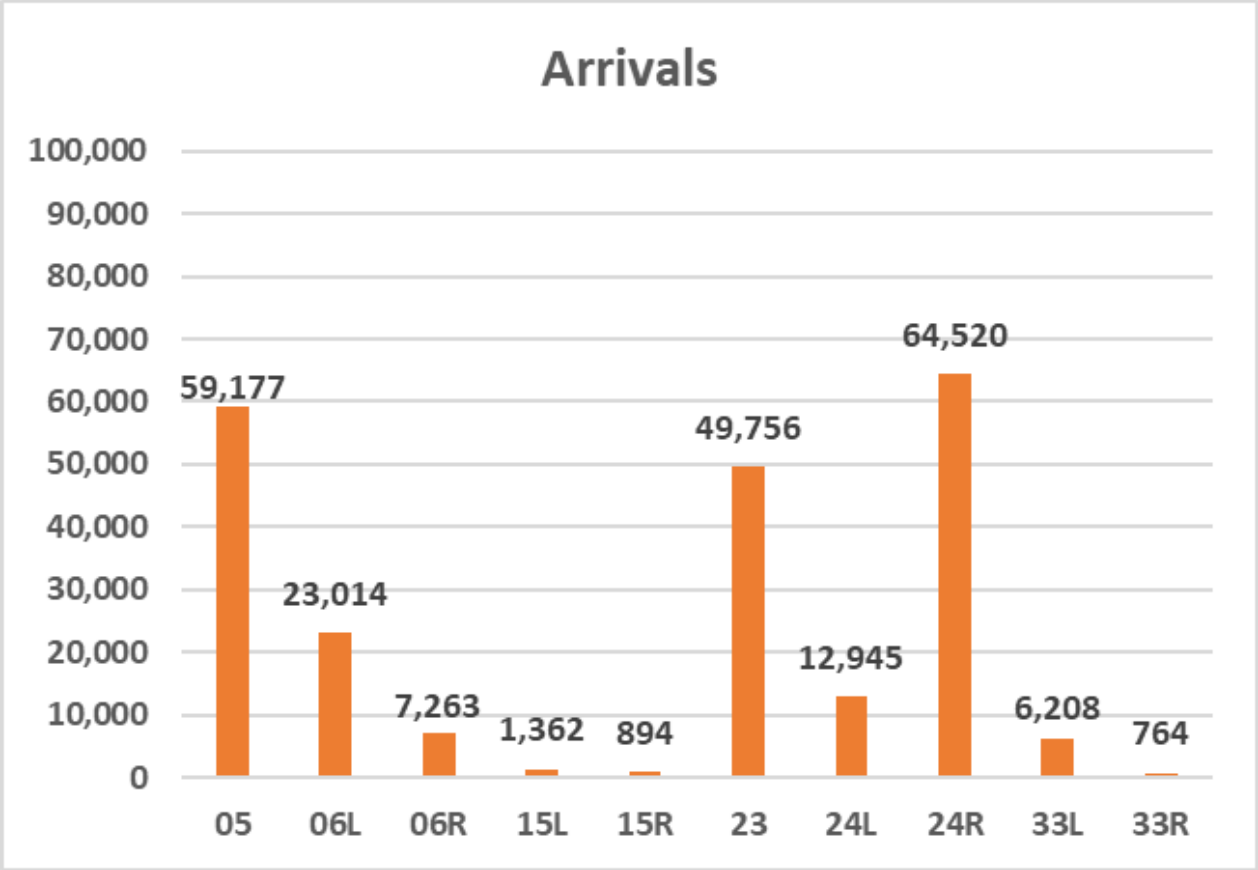

# All Movements (Arrivals and Departures)

2019 Year End

Runway	Arrivals	Departures	Total
05	59,177	24,537	83,789
06L	23,014	64,034	87,235
06R	7,263	1,407	8,675
15L	1,362	934	2,334
15R	894	297	1,210
23	49,756	78,467	128,415
24L	12,945	908	13,856
24R	64,520	46,675	111,247
33L	6,208	163	6,417
33R	764	8,756	9,573
<b>Grand Total</b>	<b>225,903</b>	<b>226,178</b>	<b>452,081</b>

# Operations by Direction

2019 Year End

# Arrivals by Runway

2019 Year End

Total: 225,903

# Departures by Runway

2019 Year End

Total: 226,178