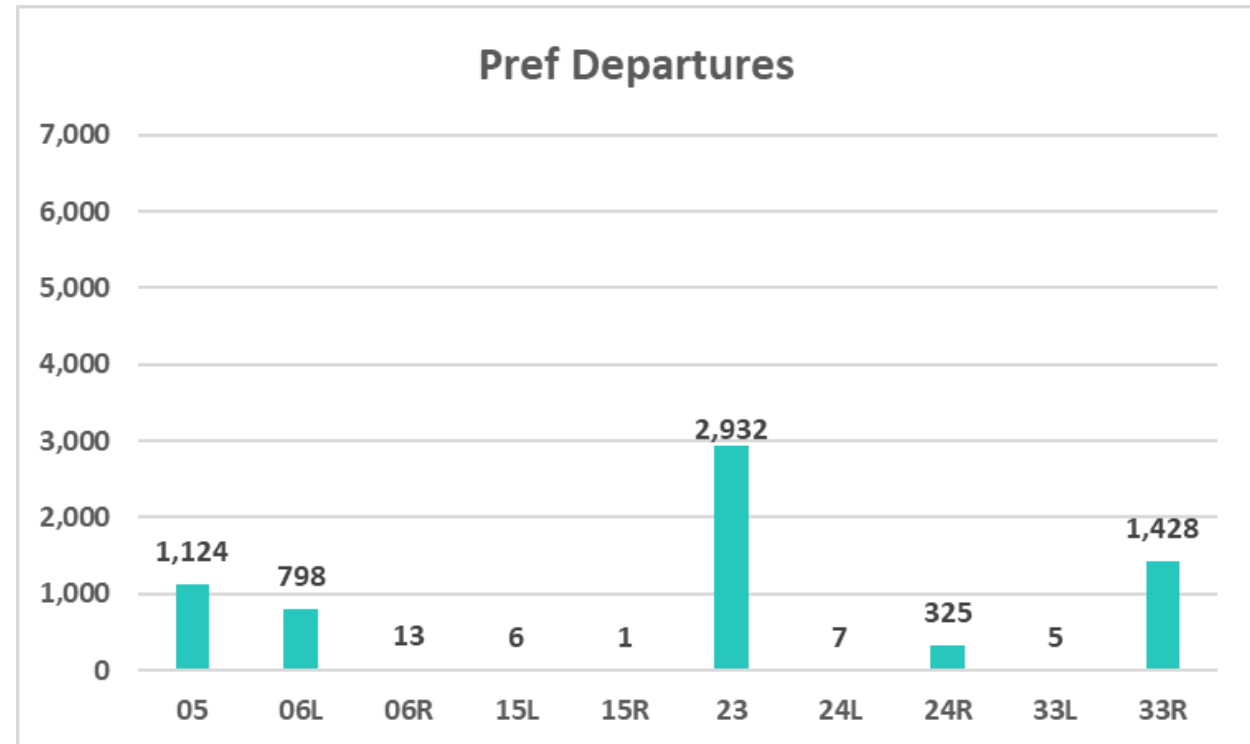

# Arrivals by Runway

2019 Year End

Total: 225,903

# Departures by Runway

2019 Year End

Total: 226,178

# Arrivals by Runway

2019 Year End: Preferential Hours (12:00 a.m. - 6:29 a.m.)

Total: 15,088

# Departures by Runway

2019 Year End: Preferential Hours (12:00 a.m. - 6:29 a.m.)

**Total: 6,639**