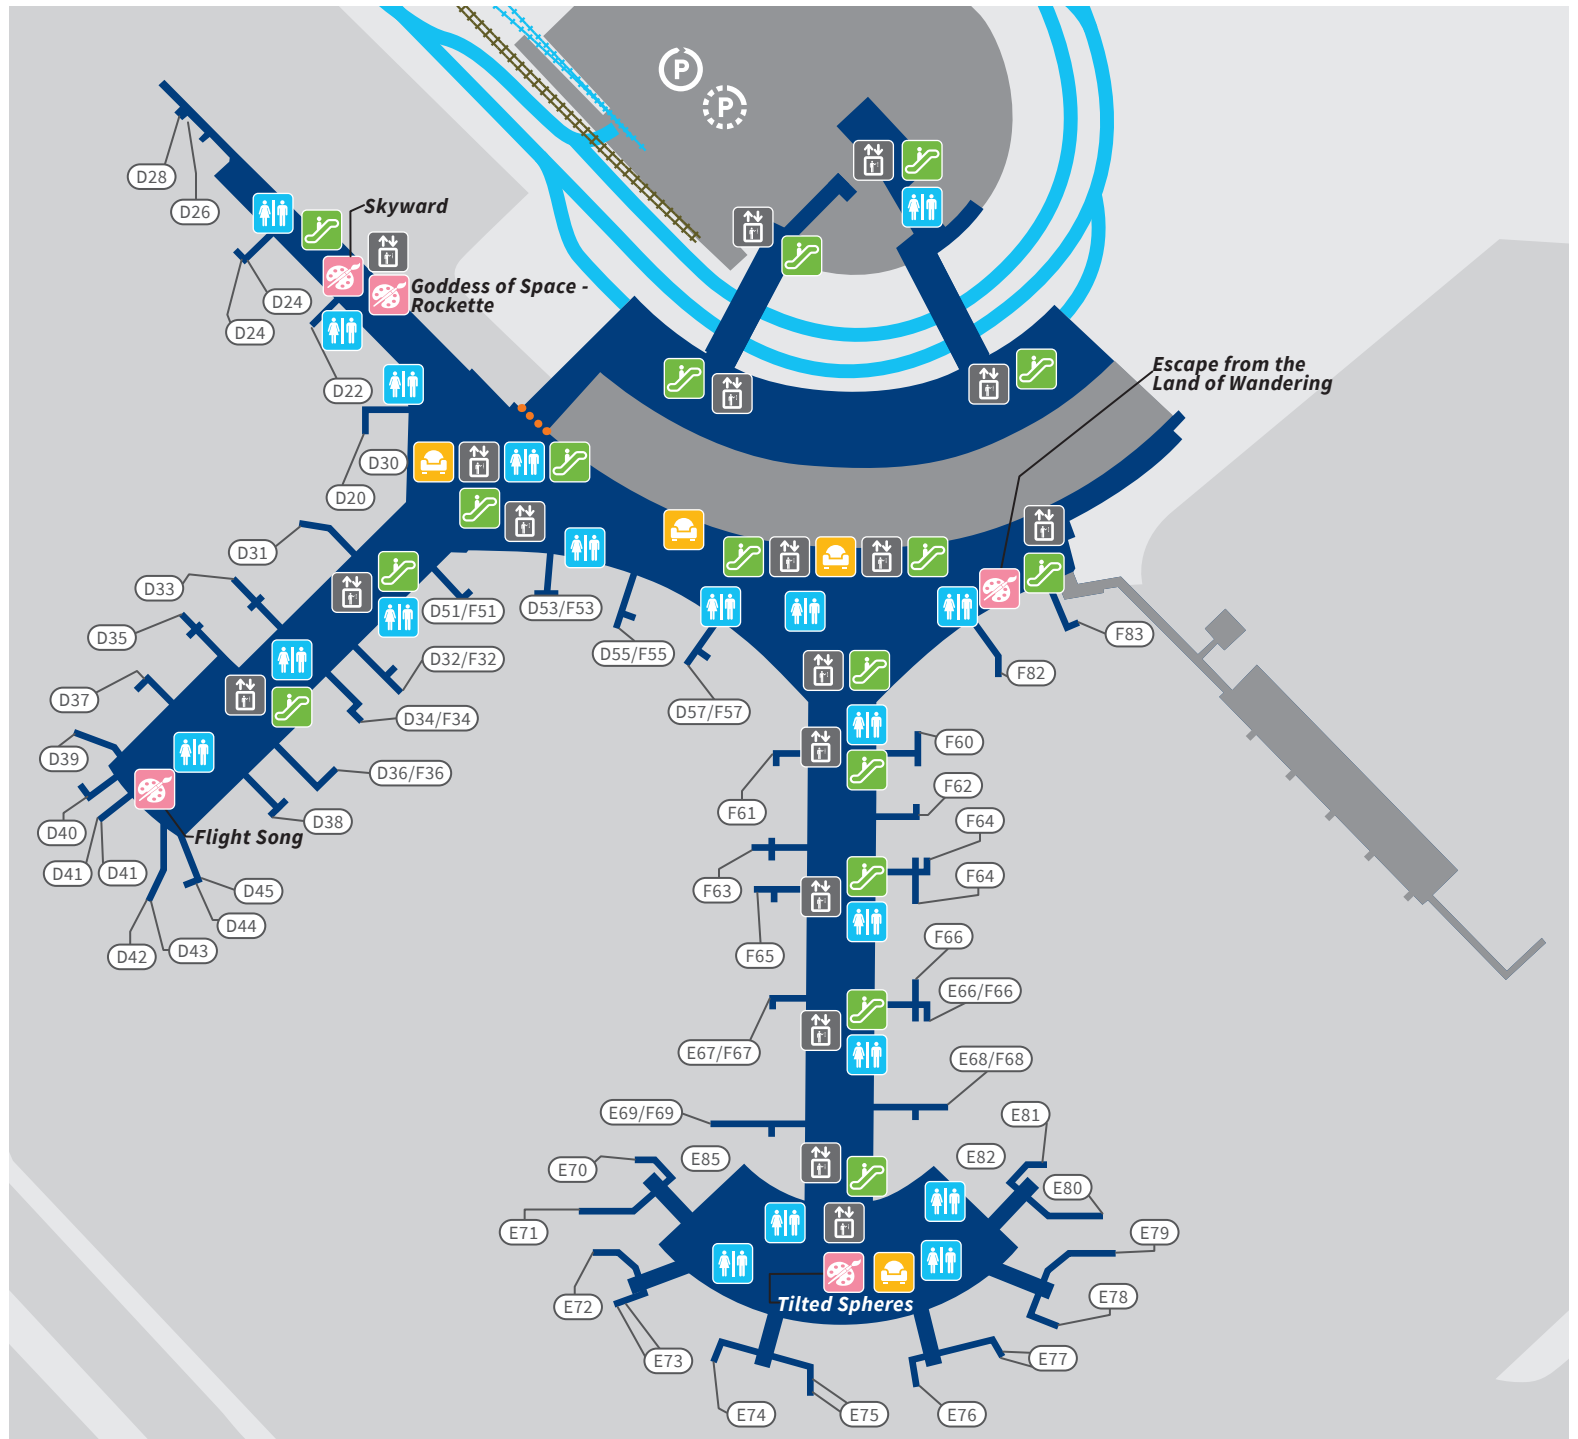

Lounges

Art Exhibits

Valet Care

Terminal 1

LEVEL 2

Departures

LEGEND

Security Gate

Washrooms

Escalators

Elevators

Lounges

Art Exhibits

Gates

Daily Park

Express Park

Terminal 1

LEVEL 1

Arrivals

LEGEND

Washrooms

Escalators

Elevators

Gates

Taxi

Baggage Claim

Art Exhibits

Terminal 1

GROUND LEVEL

Ground Transportation

LEGEND

-  Washrooms
-  Escalators
-  Elevators
-  Ground Transportation