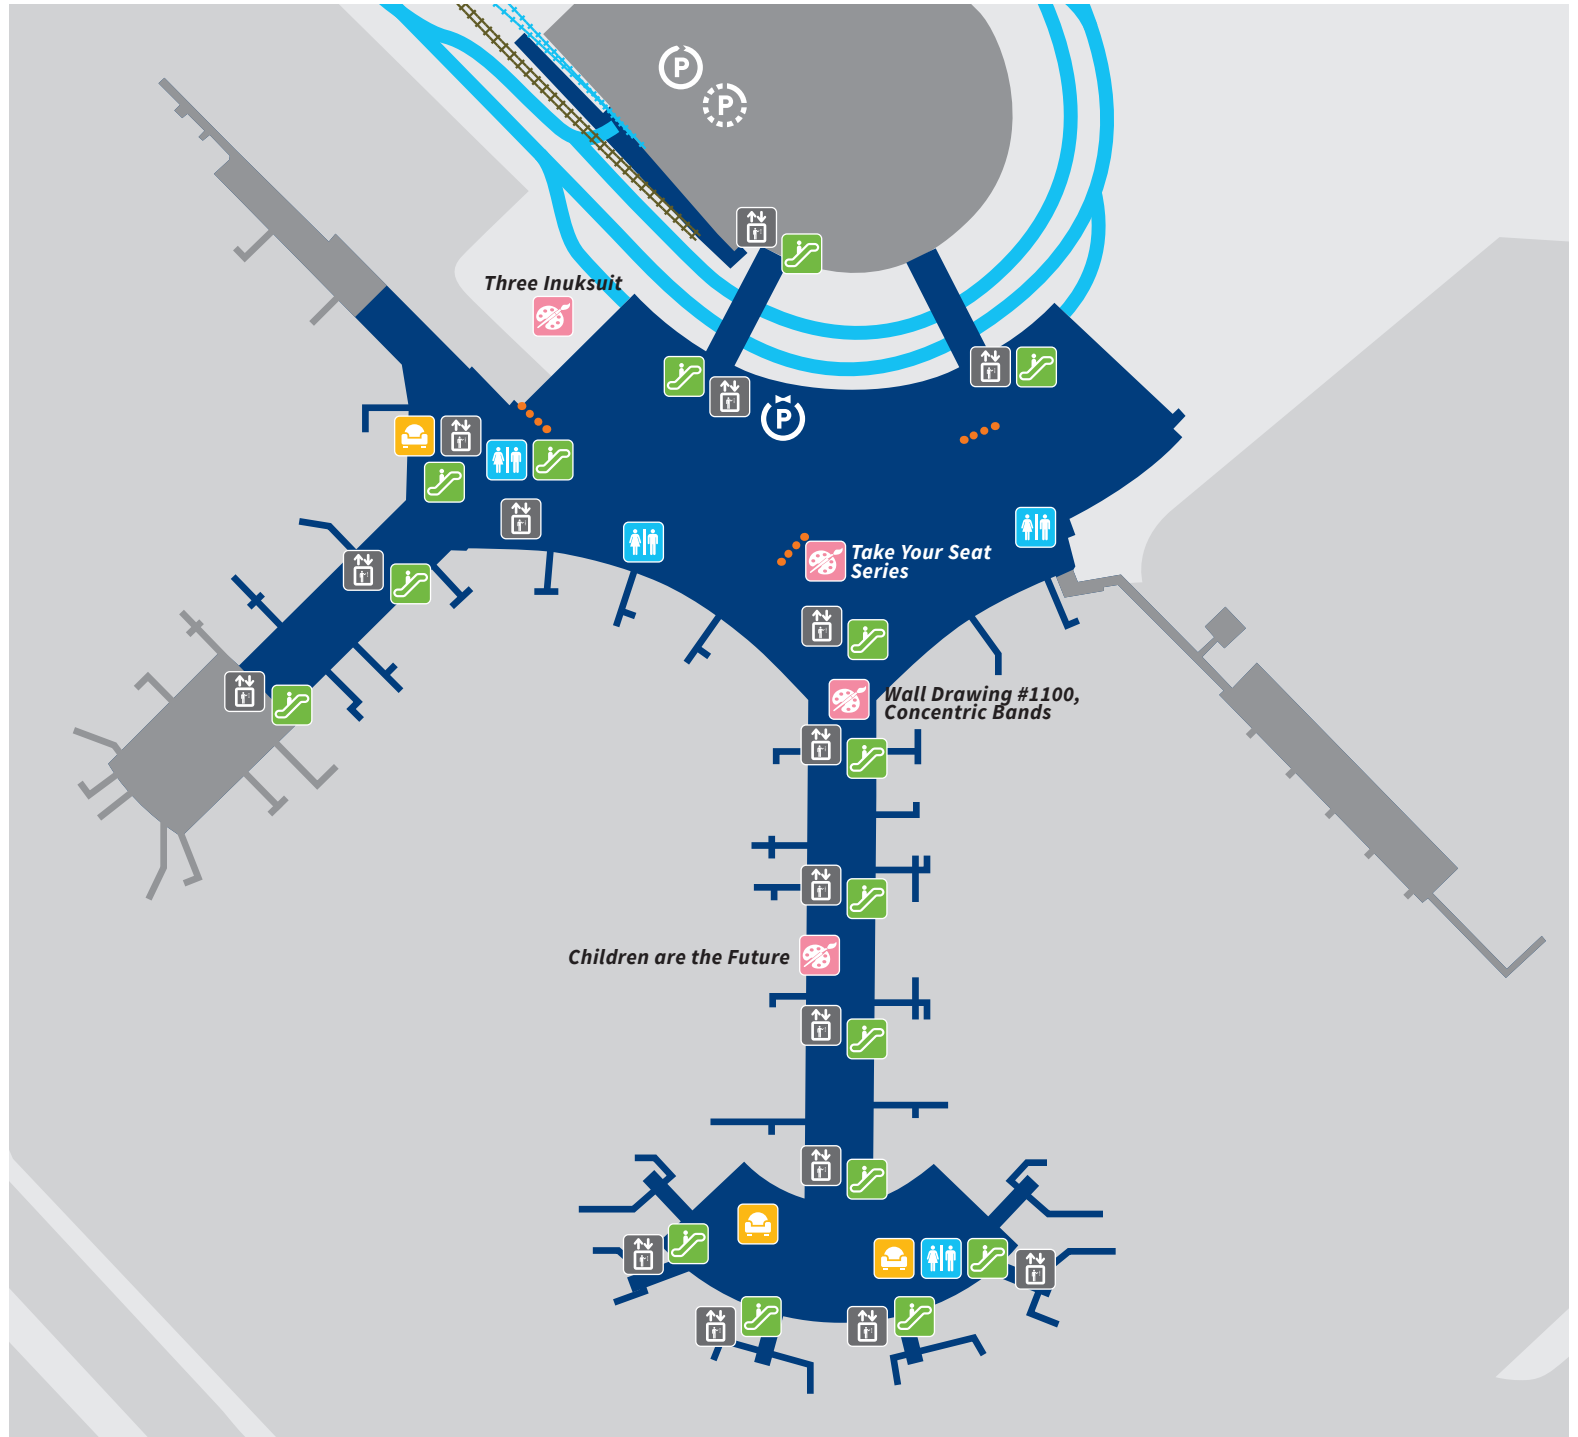

Terminal 1

LEVEL 3

Check-in

LEGEND

Security Gate

Washrooms

Escalators

Elevators

Lounges

Art Exhibits

Valet Care

Terminal 1

LEVEL 2

Departures

LEGEND

Security Gate

Washrooms

Escalators

Elevators

Lounges

Art Exhibits

Gates

Daily Park

Express Park

Terminal 1

LEVEL 1

Arrivals

LEGEND

Washrooms

Escalators

Elevators

Gates